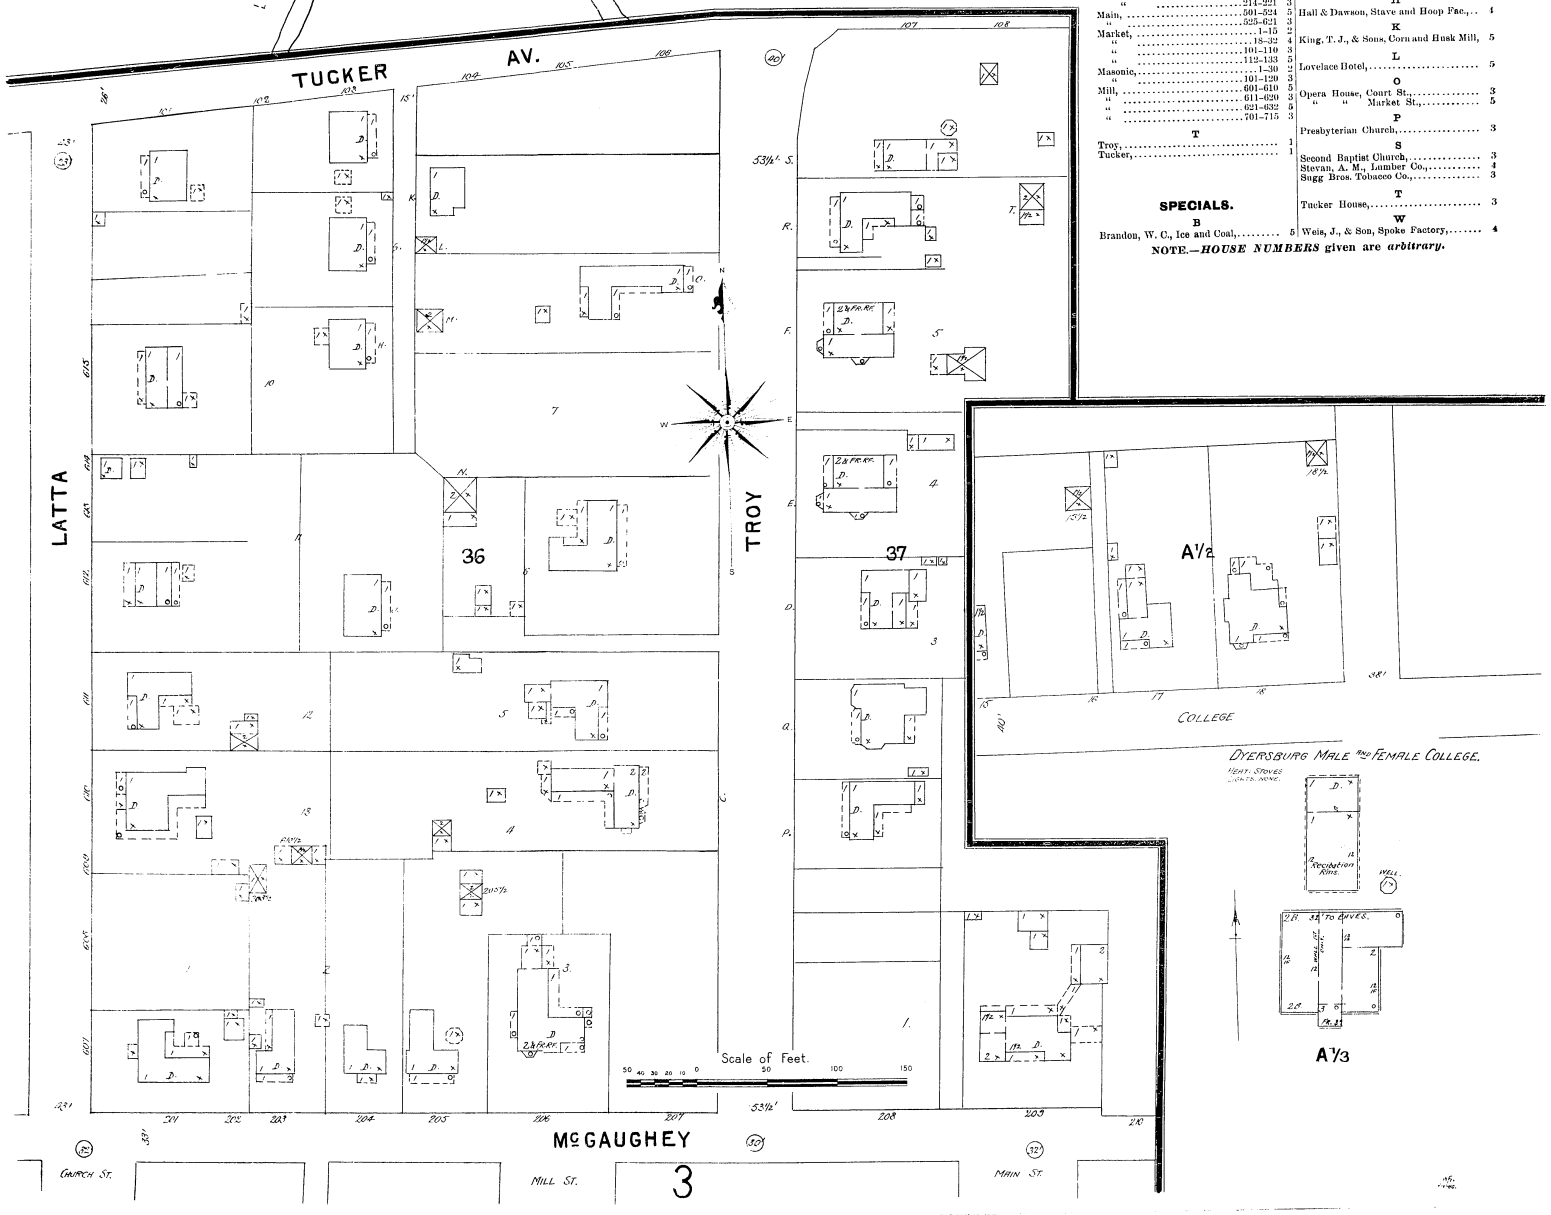

STREETS.		
Cedar, ...	101-119	4
Church, ...	101-114	2
.....	201-221	3
.....	513-606	5
.....	701-709	4
.....	201-212	4
.....	201-226	5
.....	15-22	2
.....	201-226	5
Latta, ...	.....	.....
McGaughey, ...	101-141	5
.....	201-210	1
.....	214-221	3
.....	501-524	4
.....	525-621	5
.....	1-15	2
.....	101-110	3
.....	112-133	5
.....	1-20	2
.....	101-129	3
.....	601-610	4
.....	611-629	5
.....	621-632	5
.....	701-715	5
Troy, ...	.....	.....
Tucker, ...	.....	.....
Walls, J., & Son, Spoke Factory, ...	.....	4

SPECIALS.

Brandon, W. C., Ice and Coal, ...	.....	4
Christian Church, ...	.....	2
Country Court House, ...	.....	3
Conventual Presbyterian Church, ...	.....	3
Dyersburg Bottling Works, ...	.....	5
..... Cotton Seed Oil & Feed Co., ...	.....	5
..... Gin Co., ...	.....	5
..... Ice and Coal Co., ...	.....	5
..... Mach. Wks. & Pump Shop, &c., ...	.....	5
..... Male and Female College, ...	.....	1
..... Slave and Heading Co., ...	.....	5
First Baptist Church, ...	.....	2
..... M. E. Church, ...	.....	5
..... Parked River Milling Co., ...	.....	5
..... Powles, W. C., Planing Mill, ...	.....	5
Georgia Opera House, ...	.....	5
Hall & Dawson, Stave and Hoop Fac., ...	.....	4
King, T. J., & Sons, Corn and Husk Mill, ...	.....	5
Loveface Hotel, ...	.....	5
Opera House, Court St., ...	.....	3
..... Market St., ...	.....	5
Presbyterian Church, ...	.....	3
Second Baptist Church, ...	.....	3
Stevan, A. M., Lumber Co., ...	.....	4
Sigg Bros. Tobacco Co., ...	.....	3
Tucker House, ...	.....	3

NOTE.—HOUSE NUMBERS given are arbitrary.